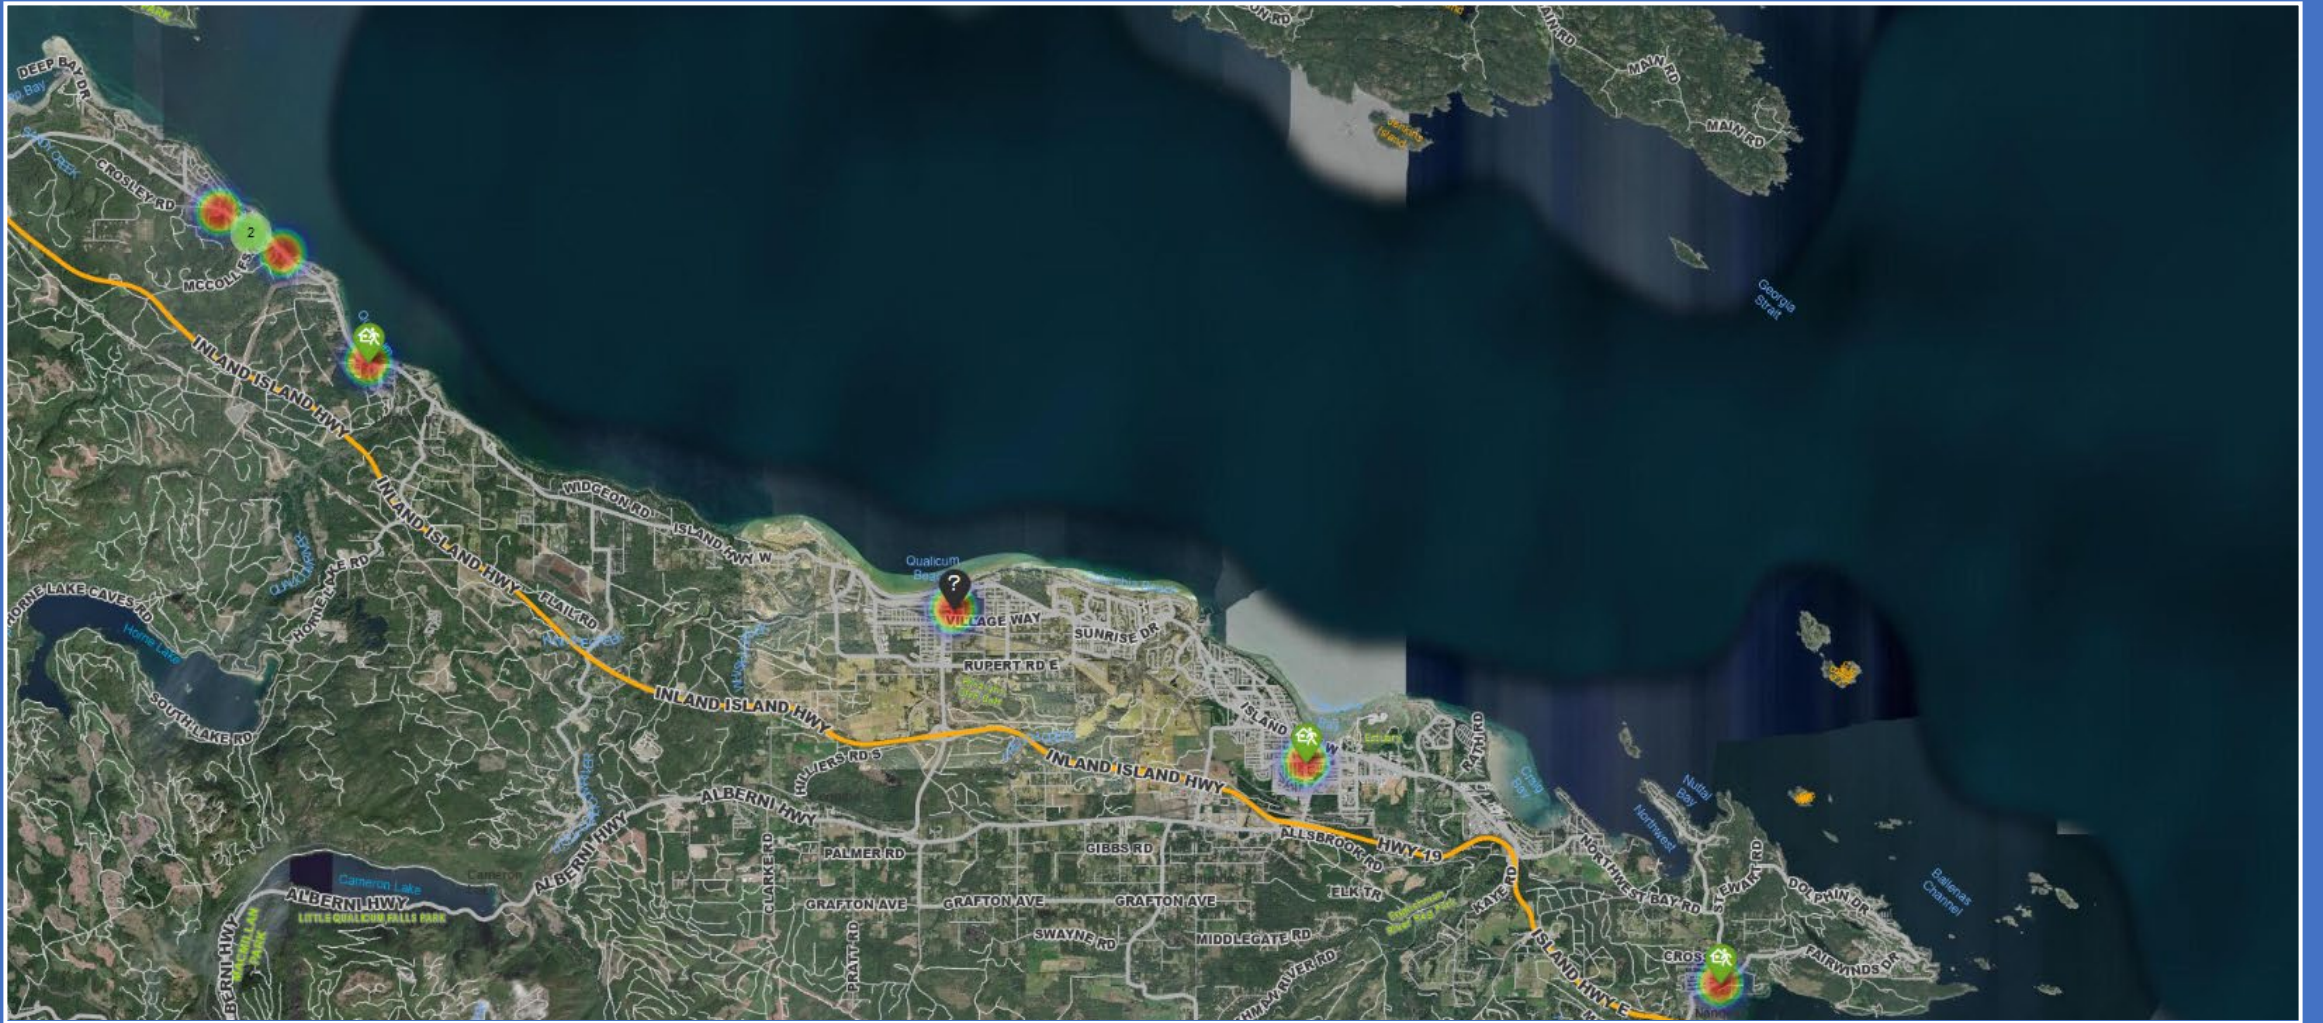

Oceanside RCMP Monthly Property Crime Map

April
2026

This mapping is the property of the Oceanside RCMP.

For dissemination to Oceanside residents and businesses involved in crime prevention programs.

THIRD PARTY RULE APPLIES

Break and Enter (Oceanside All): 6

Mischief (Oceanside All): 37

Thefts (Oceanside All): 39