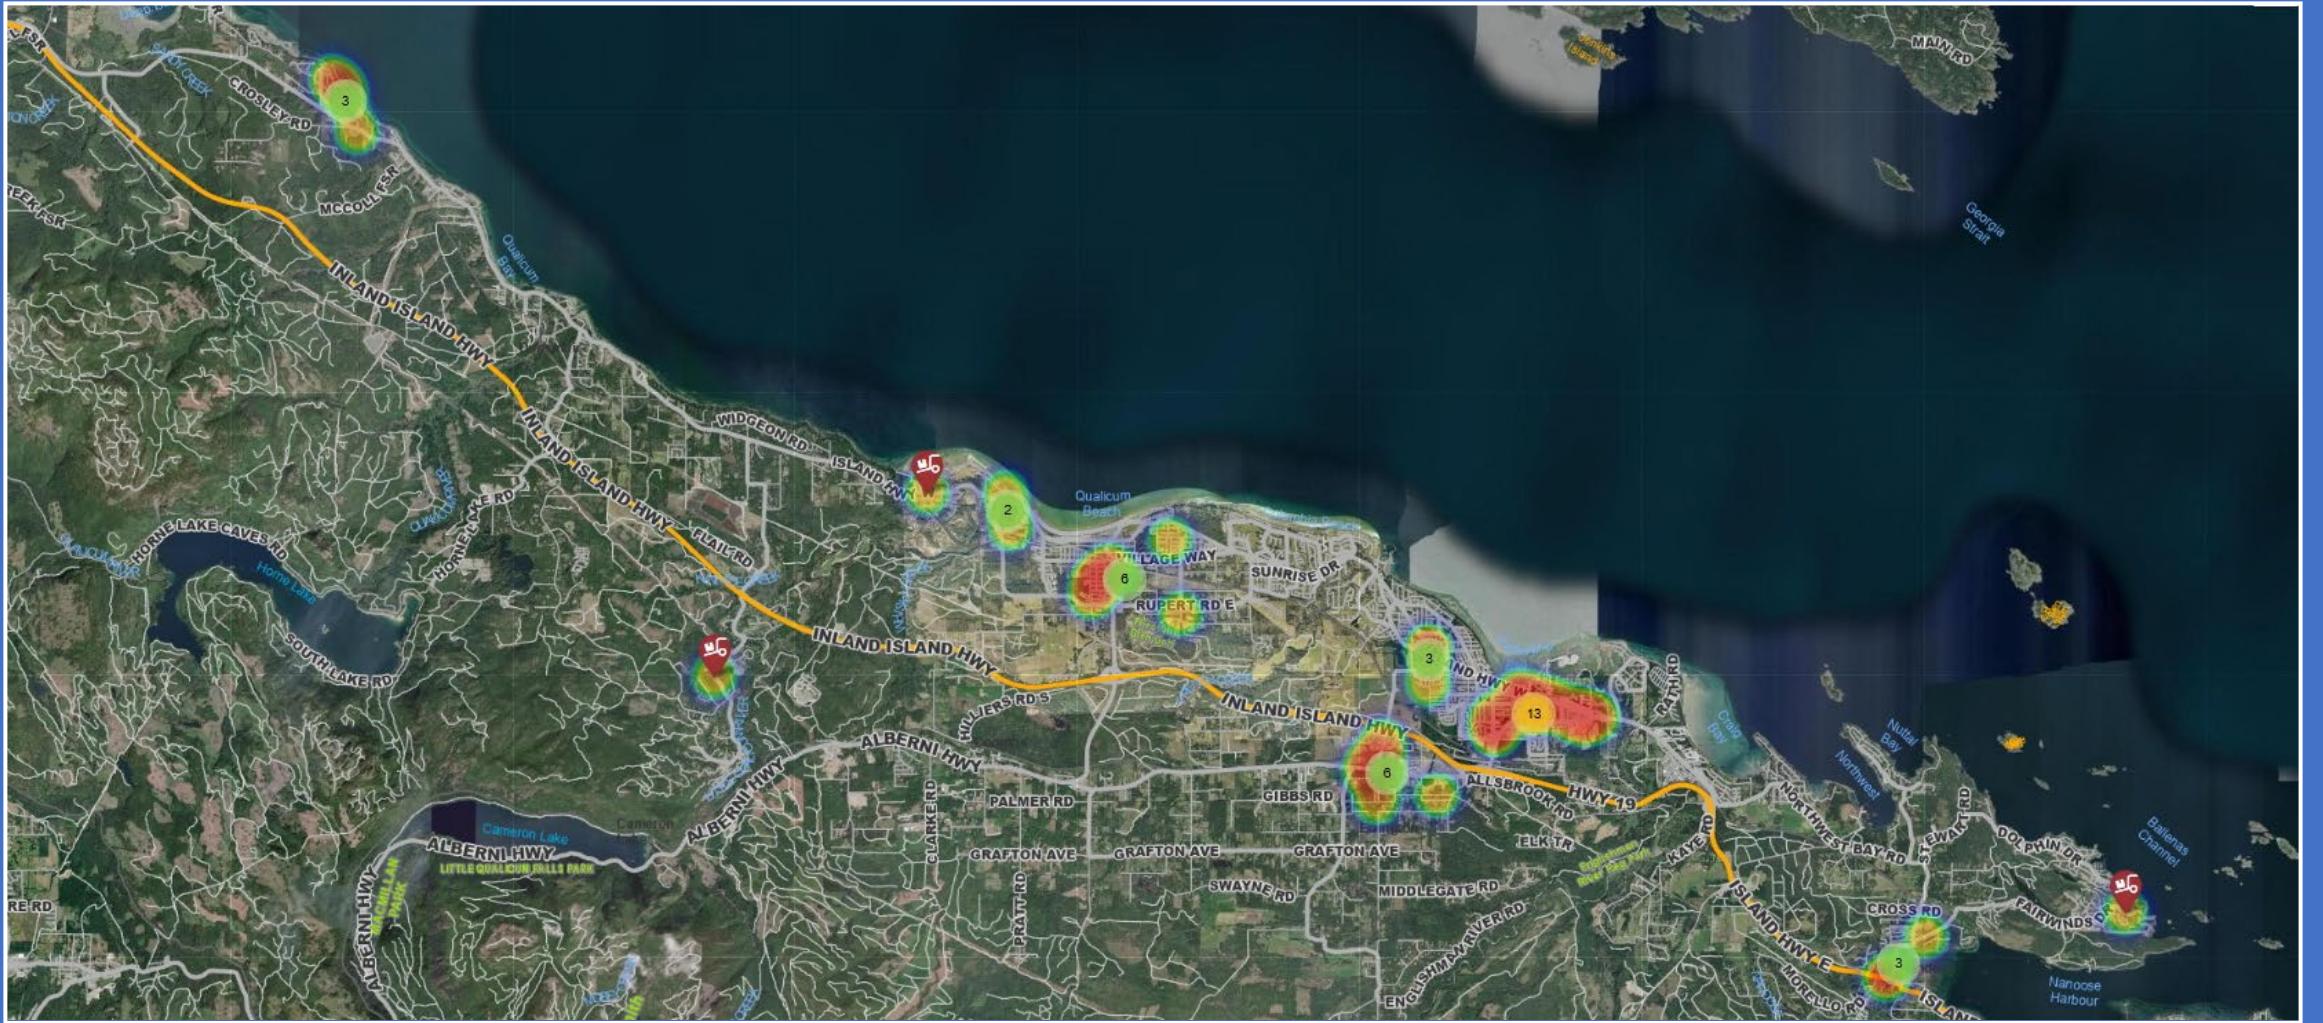

Oceanside RCMP Monthly Property Crime Map

April
2026

This mapping is the property of the Oceanside RCMP.

For dissemination to Oceanside residents and businesses involved in crime prevention programs.

THIRD PARTY RULE APPLIES

Break and Enter (Oceanside All): 6

Mischief (Oceanside All): 37

Thefts (Oceanside All): 39