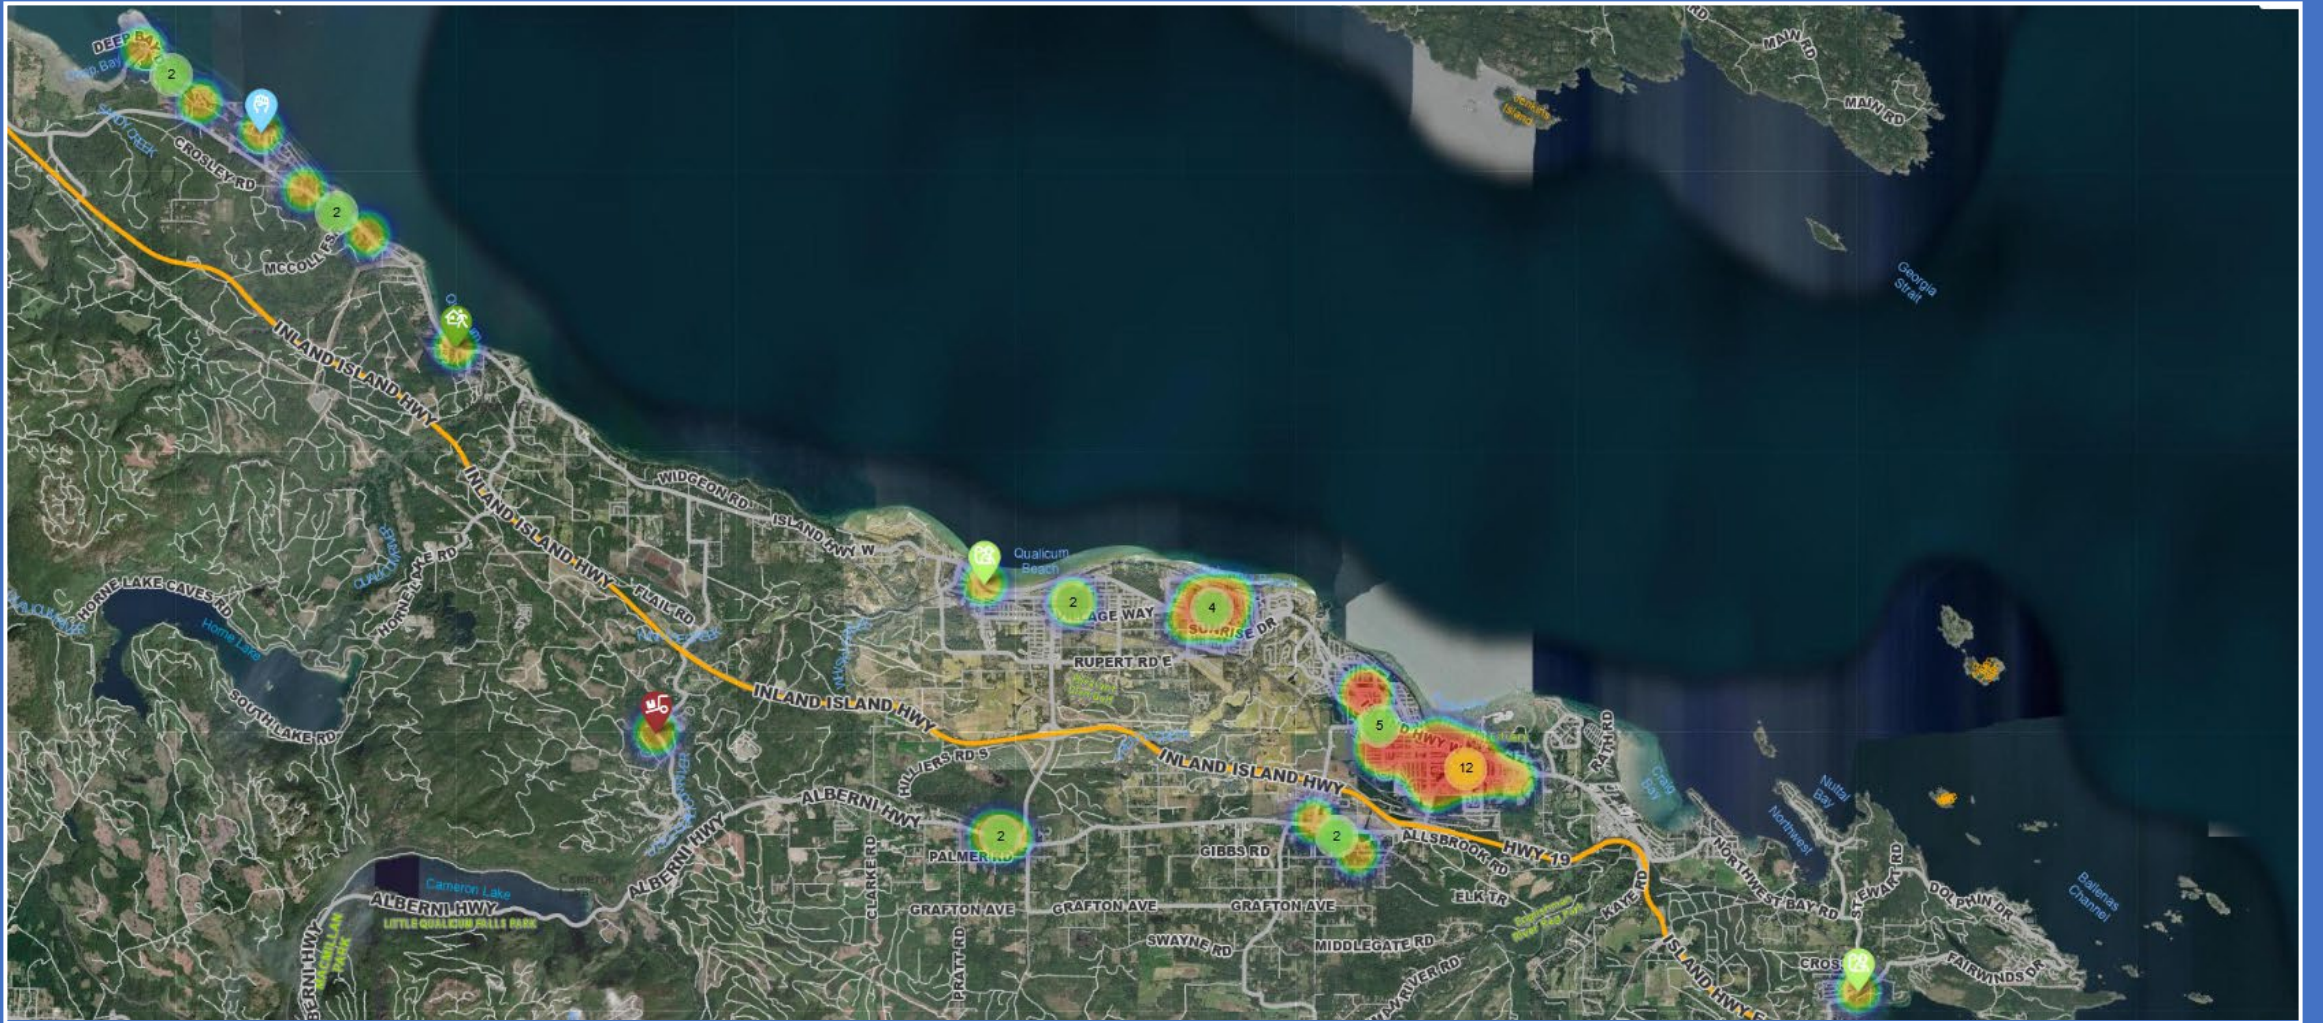

Oceanside RCMP Monthly Property Crime Map

April
2026

This mapping is the property of the Oceanside RCMP.

For dissemination to Oceanside residents and businesses involved in crime prevention programs.

THIRD PARTY RULE APPLIES

Break and Enter (Oceanside All): 6

Mischief (Oceanside All): 37

Thefts (Oceanside All): 39