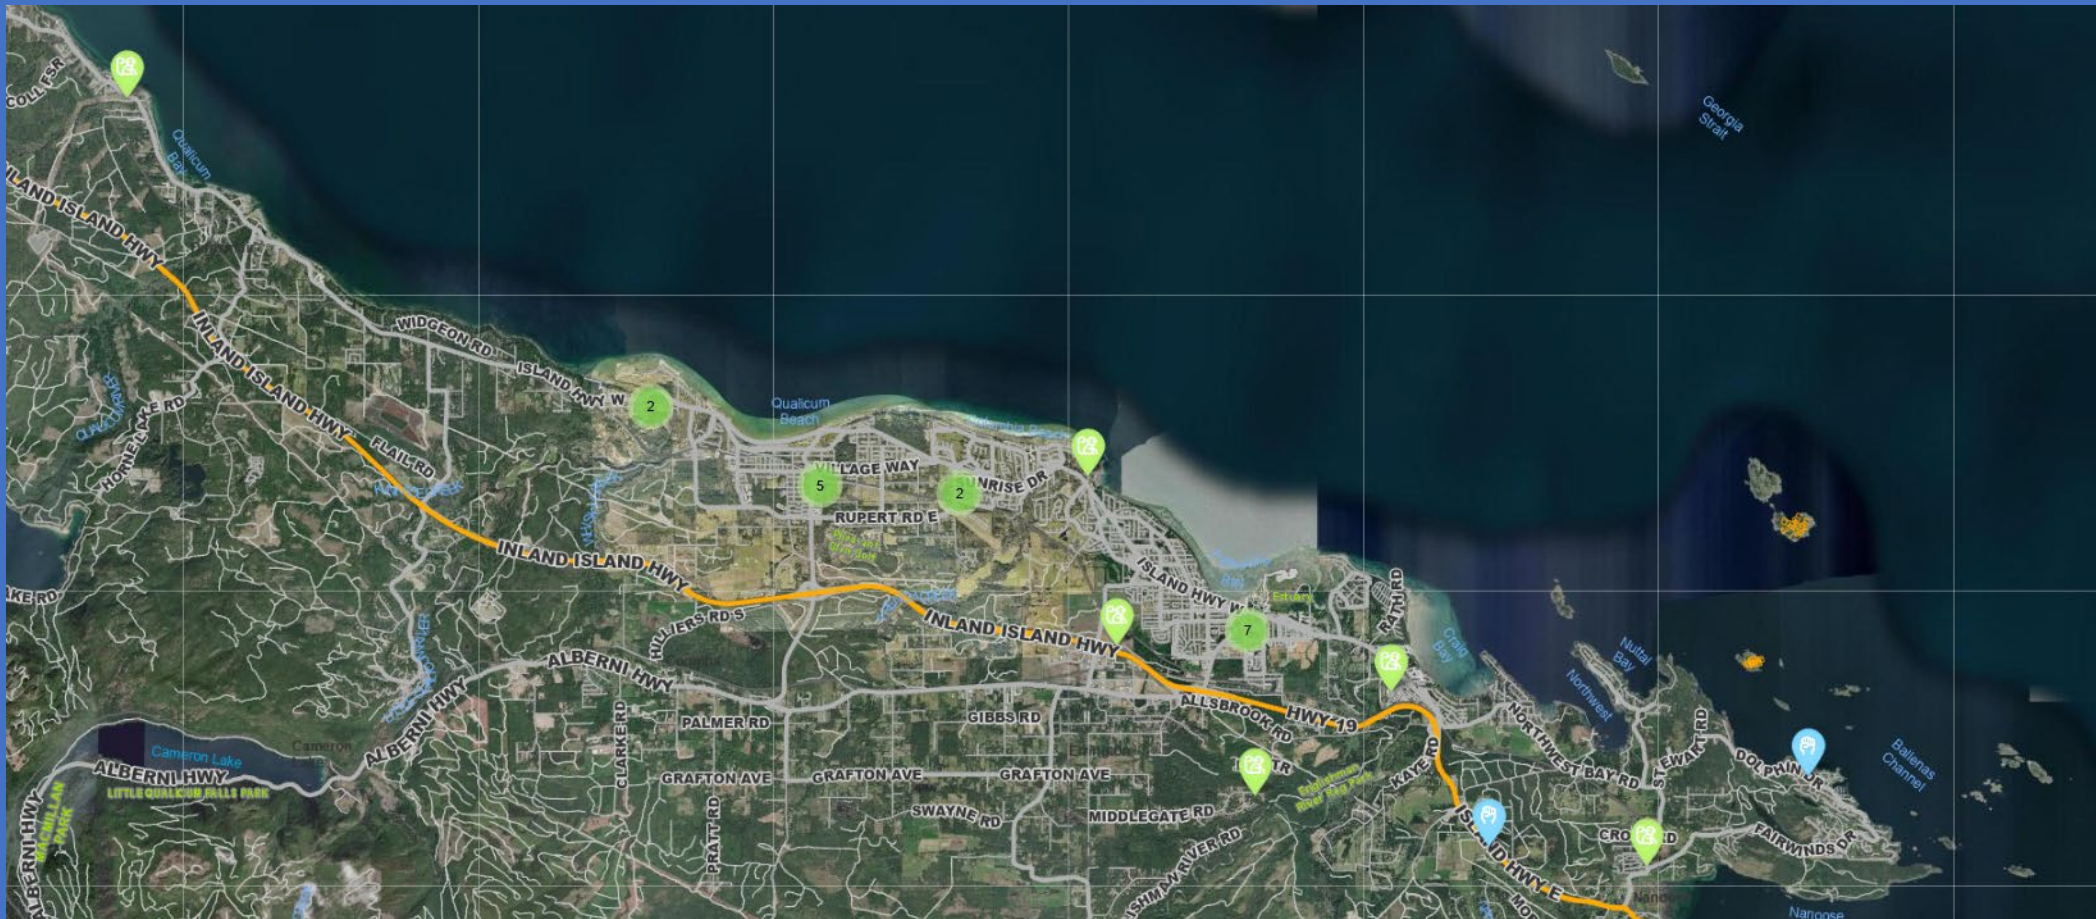

Oceanside RCMP Monthly Property Crime Map

May
2026

This mapping is the property of the Oceanside RCMP.

For dissemination to Oceanside residents and businesses involved in crime prevention programs.

THIRD PARTY RULE APPLIES

Break and Enter (Oceanside All): 9

Mischief (Oceanside All): 24

Thefts (Oceanside All): 30