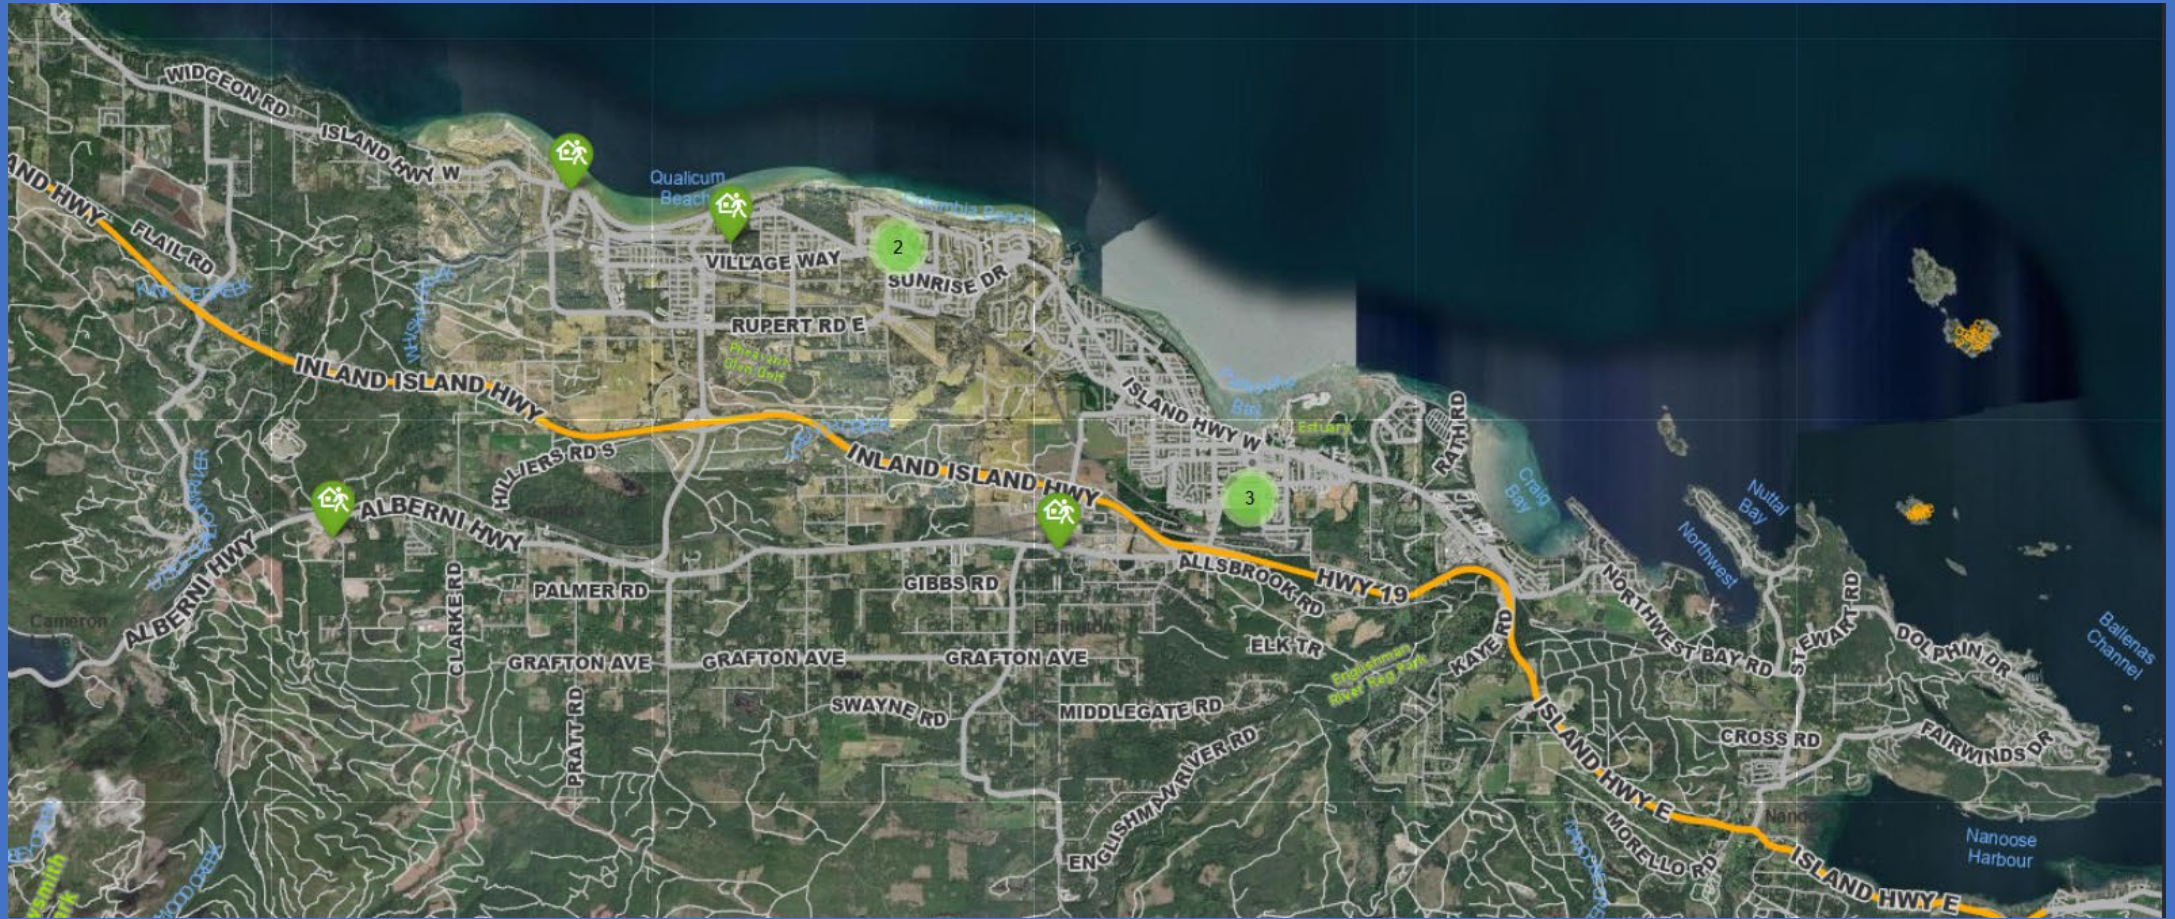

Oceanside RCMP Monthly Property Crime Map

May
2026

This mapping is the property of the Oceanside RCMP.

For dissemination to Oceanside residents and businesses involved in crime prevention programs.

THIRD PARTY RULE APPLIES

Break and Enter (Oceanside All): 9

Mischief (Oceanside All): 24

Thefts (Oceanside All): 30