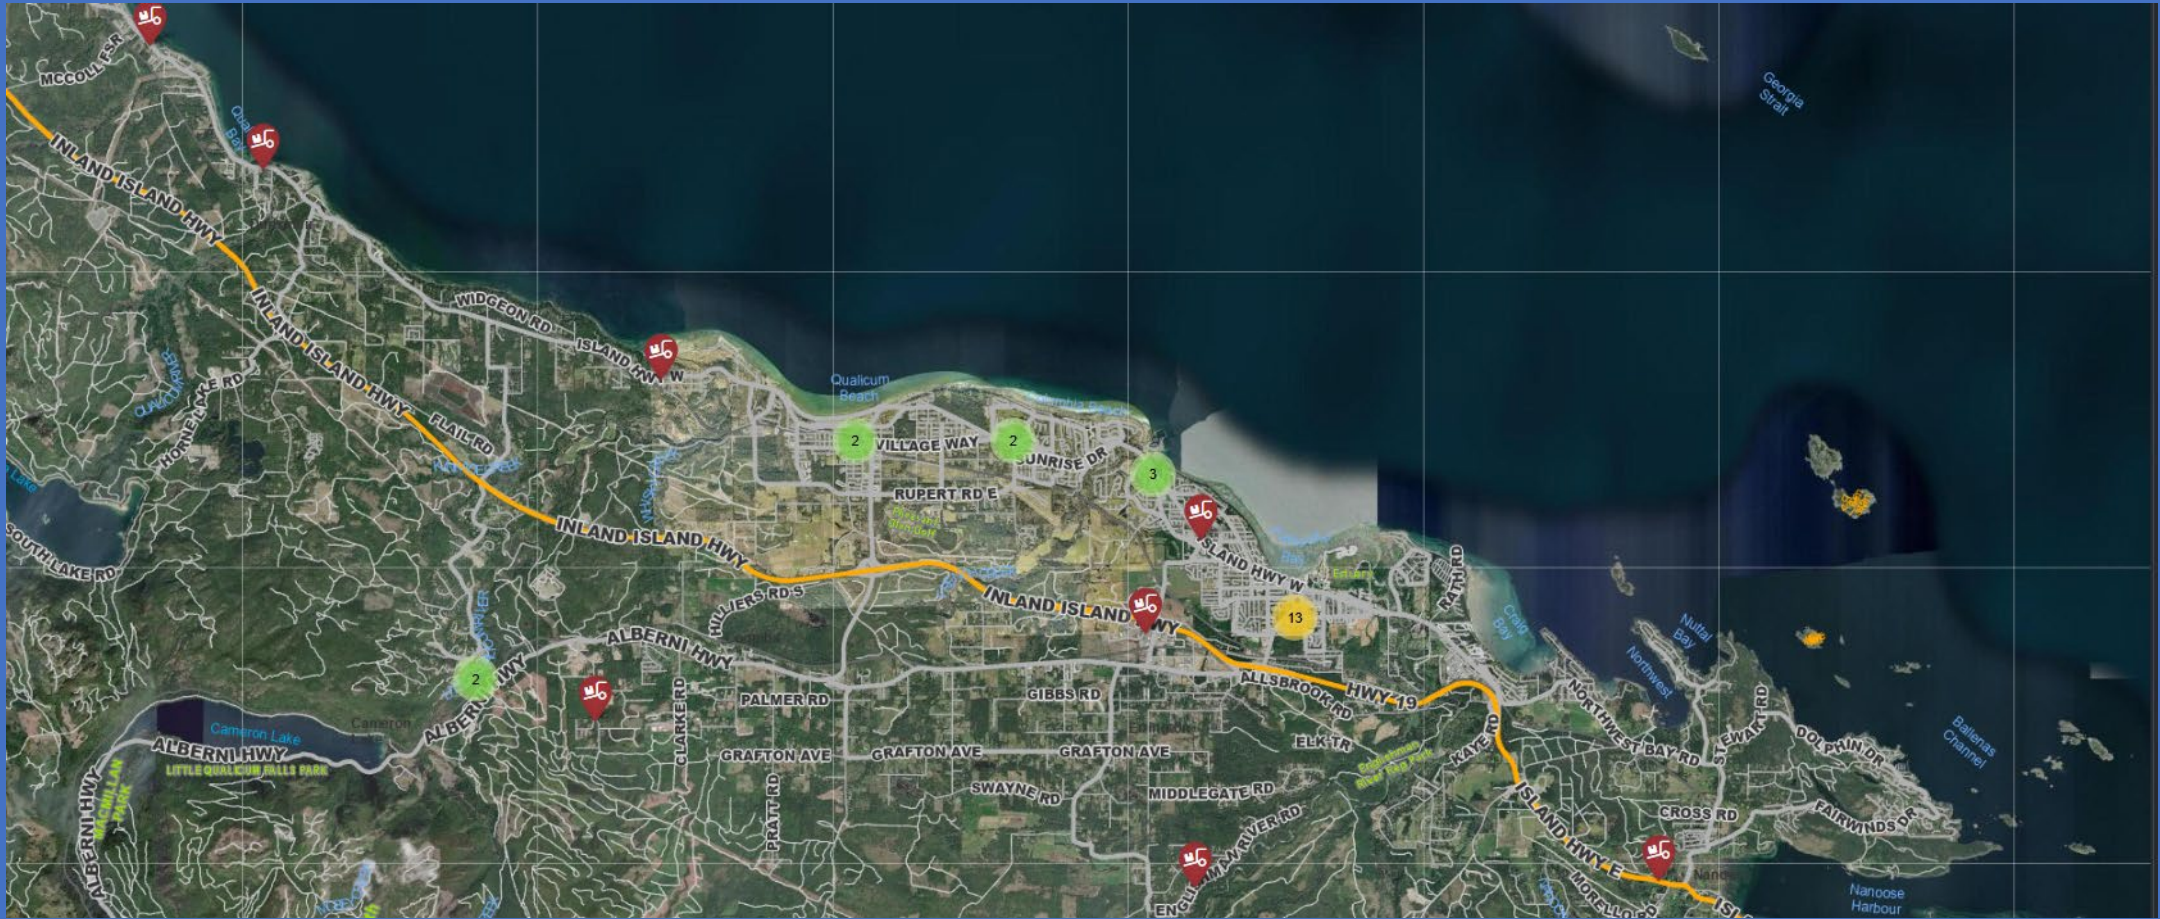

Oceanside RCMP Monthly Property Crime Map

May
2026

This mapping is the property of the Oceanside RCMP.

For dissemination to Oceanside residents and businesses involved in crime prevention programs.

THIRD PARTY RULE APPLIES

Break and Enter (Oceanside All): 9

Mischief (Oceanside All): 24

Thefts (Oceanside All): 30